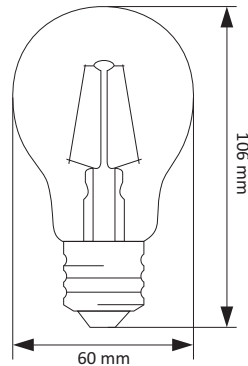

■ PRODUCT FEATURES

- Elegant design- perfect for decorative installations
- Very low energy consumption
- Instant 100 % light, no warm-up time
- Easy replacement of classic conventional lamps
- Environmentally friendly: contains no mercury or other hazardous substance